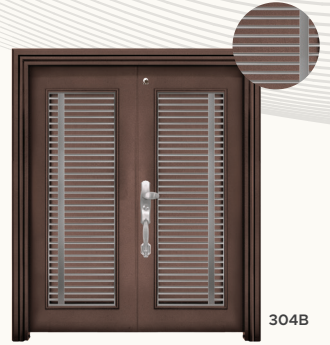

878 hp

304 HOLLOW GRILLE

*Grille design are subject to compatibility with selected single door models.

FULLY STAINLESS STEEL

Available for MA | DA SIZE 36"

EUROBOARD

D6 - 8802

D6 - 8803