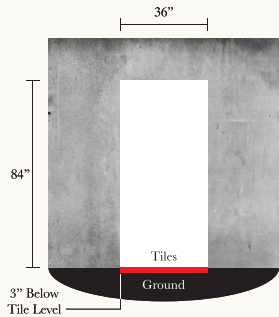

	INSIDE			OUTSIDE		
	Model	Width (Frame to Frame)	Height (Door Leaf to Frame)	Model	Width (Frame to Frame)	Height (Door Leaf to Frame)
P SERIES	EC/MA	35"	82"	EC/MA	36"	82"
	PI	41"	82"	P1/PPI	42.5"	82"
	P4	58"	87"	P4/PP4	59.5"	87.5"
	P6	75"	87"	P6/PP6	76.5"	87.5"
	P9	109"	87"	P9/PP9	110"	87.5"
D SERIES	DA	37"	83"	DA	38.5"	83"
	D1	43"	83"	D1/DD1	44.5"	83"
	D4	60"	88"	D4/DD4	61"	88"
	D6	77"	88"	D6/DD6	78"	88"
	D9	110.5"	88"	D9/DD9	112"	88"
S SERIES	SS1	35"	82"	SS1	36"	82"
	S1	41"	82"	S1	42.5"	82"
	S4	58"	87"	S4	59.5"	87.5"
	S6	75"	87"	S6	76.5"	87.5"
	AL SERIES	AL1	43"	88"	AL1	44.5"
AL2		49"	88"	AL2	51"	88"
AL4		60"	88"	AL4	61"	88"
AL6		77"	88"	AL6	78"	88"

DOOR OPENING

RIGHT HANDLE
OPEN OUTSIDE

LEFT HANDLE
OPEN OUTSIDE

LEFT HANDLE
OPEN OUTSIDE

RIGHT HANDLE
OPEN OUTSIDE

RIGHT HANDLE
OPEN INSIDE

LEFT HANDLE
OPEN INSIDE

LEFT HANDLE
OPEN INSIDE

RIGHT HANDLE
OPEN INSIDE

WALL OPENING

3ft(W) x 7ft(H)
EC/MA/DA/SS1

3.5ft(W) x 7ft(H)
P1/PP1/D1/S1

5ft(W) x 7.5ft(H)
P4/PP4/D4/AL4

6ft(W) x 7.5ft(H)
P6/PP6/D6/AL6

3.5ft(W) x 7.5ft(H)
AL1

4ft(W) x 7.5ft(H)
AL2