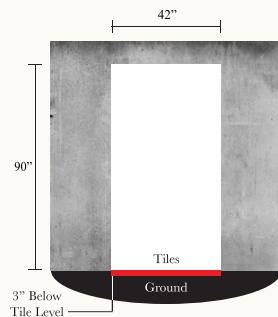

	INSIDE			OUTSIDE		
	Model	Width (Frame to Frame)	Height (Door Leaf to Frame)	Model	Width (Frame to Frame)	Height (Door Leaf to Frame)
P SERIES	EC/MA	35"	82"	EC/MA	36"	82"
	PI	41"	82"	P1/PPI	42.5"	82"
	P4	58"	87"	P4/PP4	59.5"	87.5"
	P6	75"	87"	P6/PP6	76.5"	87.5"
	P9	109"	87"	P9/PP9	110"	87.5"
D SERIES	DA	37"	83"	DA	38.5"	83"
	D1	43"	83"	D1/DD1	44.5"	83"
	D4	60"	88"	D4/DD4	61"	88"
	D6	77"	88"	D6/DD6	78"	88"
	D9	110.5"	88"	D9/DD9	112"	88"
S SERIES	SS1	35"	82"	SS1	36"	82"
	S1	41"	82"	S1	42.5"	82"
	S4	58"	87"	S4	59.5"	87.5"
	S6	75"	87"	S6	76.5"	87.5"
	AL SERIES	AL1	43"	88"	AL1	44.5"
AL2		49"	88"	AL2	51"	88"
AL4		60"	88"	AL4	61"	88"
AL6		77"	88"	AL6	78"	88"

RIGHT HANDLE
OPEN INSIDE

WALL OPENING

3ft(W) x 7ft(H)
EC/MA/DA/SS1

3.5ft(W) x 7ft(H)
P1/PP1/D1/S1

5ft(W) x 7.5ft(H)
P4/PP4/D4/AL4

6ft(W) x 7.5ft(H)
P6/PP6/D6/AL6

3.5ft(W) x 7.5ft(H)
AL1

4ft(W) x 7.5ft(H)
AL2