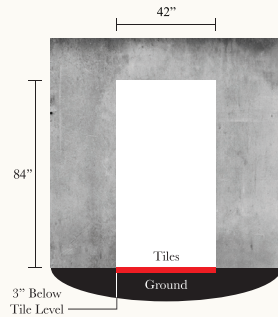

	INSIDE			OUTSIDE		
	Model	Width (Frame to Frame)	Height (Door Leaf to Frame)	Model	Width (Frame to Frame)	Height (Door Leaf to Frame)
P SERIES	EC/MA	35"	82"	EC/MA	36"	82"
	PI	41"	82"	P1/PPI	42.5"	82"
	P4	58"	87"	P4/PP4	59.5"	87.5"
	P6	75"	87"	P6/PP6	76.5"	87.5"
	P9	109"	87"	P9/PP9	110"	87.5"
D SERIES	DA	37"	83"	DA	38.5"	83"
	D1	43"	83"	D1/DD1	44.5"	83"
	D4	60"	88"	D4/DD4	61"	88"
	D6	77"	88"	D6/DD6	78"	88"
	D9	110.5"	88"	D9/DD9	112"	88"
S SERIES	SS1	35"	82"	SS1	36"	82"
	S1	41"	82"	S1	42.5"	82"
	S4	58"	87"	S4	59.5"	87.5"
	S6	75"	87"	S6	76.5"	87.5"
	AL SERIES	AL1	43"	88"	AL1	44.5"
AL2		49"	88"	AL2	51"	88"
AL4		60"	88"	AL4	61"	88"
AL6		77"	88"	AL6	78"	88"

DOOR OPENING

RIGHT HANDLE
OPEN OUTSIDE

LEFT HANDLE
OPEN OUTSIDE

LEFT HANDLE
OPEN OUTSIDE

RIGHT HANDLE
OPEN OUTSIDE

RIGHT HANDLE
OPEN INSIDE

LEFT HANDLE
OPEN INSIDE

LEFT HANDLE
OPEN INSIDE

RIGHT HANDLE
OPEN INSIDE

WALL OPENING

3ft(W) x 7ft(H)
EC/MA/DA/SS1

3.5ft(W) x 7ft(H)
P1/PP1/D1/S1

5ft(W) x 7.5ft(H)
P4/PP4/D4/AL4

6ft(W) x 7.5ft(H)
P6/PP6/D6/AL6

3.5ft(W) x 7.5ft(H)
AL1

4ft(W) x 7.5ft(H)
AL2