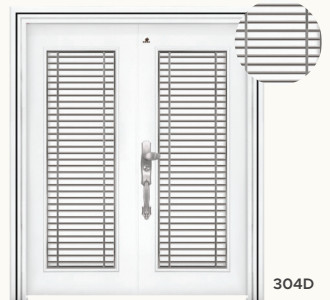

304 HOLLOW GRILLE

*Grille design are subject to compatibility with selected single door models.