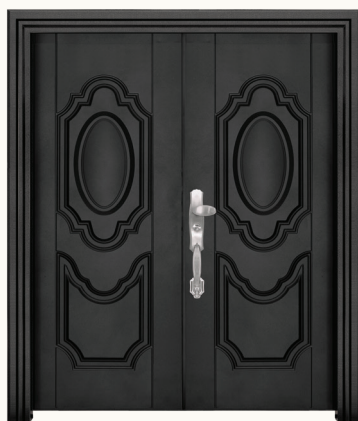

878 hp

304 HOLLOW GRILLE

*Grille design are subject to compatibility with selected single door models.

FULLY STAINLESS STEEL

Available for MA | DA SIZE 36"

EUROBOARD

D6 - 8802

D6 - 8803