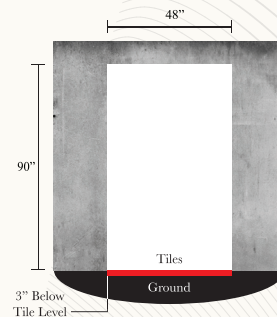

	INSIDE			OUTSIDE		
	Model	Width (Frame to Frame)	Height (Door Leaf to Frame)	Model	Width (Frame to Frame)	Height (Door Leaf to Frame)
P SERIES	EC/MA	35"	82"	EC/MA	36"	82"
	PI	41"	82"	P1/PPI	42.5"	82"
	P4	58"	87"	P4/PP4	59.5"	87.5"
	P6	75"	87"	P6/PP6	76.5"	87.5"
	P9	109"	87"	P9/PP9	110"	87.5"
D SERIES	DA	37"	83"	DA	38.5"	83"
	D1	43"	83"	D1/DD1	44.5"	83"
	D4	60"	88"	D4/DD4	61"	88"
	D6	77"	88"	D6/DD6	78"	88"
	D9	110.5"	88"	D9/DD9	112"	88"
S SERIES	SS1	35"	82"	SS1	36"	82"
	S1	41"	82"	S1	42.5"	82"
	S4	58"	87"	S4	59.5"	87.5"
	S6	75"	87"	S6	76.5"	87.5"
	AL SERIES	AL1	43"	88"	AL1	44.5"
AL2		49"	88"	AL2	51"	88"
AL4		60"	88"	AL4	61"	88"
AL6		77"	88"	AL6	78"	88"

RIGHT HANDLE
OPEN INSIDE

WALL OPENING

3ft(W) x 7ft(H)
EC/MA/DA/SS1

3.5ft(W) x 7ft(H)
P1/PP1/D1/S1

5ft(W) x 7.5ft(H)
P4/PP4/D4/AL4

6ft(W) x 7.5ft(H)
P6/PP6/D6/AL6

3.5ft(W) x 7.5ft(H)
AL1

4ft(W) x 7.5ft(H)
AL2