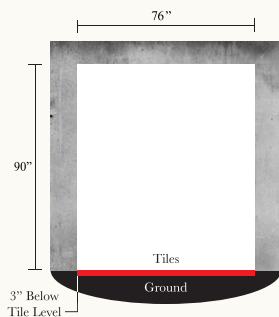

	INSIDE			OUTSIDE		
	Model	Width (Frame to Frame)	Height (Door Leaf to Frame)	Model	Width (Frame to Frame)	Height (Door Leaf to Frame)
P SERIES	EC/MA	35"	82"	EC/MA	36"	82"
	PI	41"	82"	P1/PPI	42.5"	82"
	P4	58"	87"	P4/PP4	59.5"	87.5"
	P6	75"	87"	P6/PP6	76.5"	87.5"
	P9	109"	87"	P9/PP9	110"	87.5"
D SERIES	DA	37"	83"	DA	38.5"	83"
	D1	43"	83"	D1/DD1	44.5"	83"
	D4	60"	88"	D4/DD4	61"	88"
	D6	77"	88"	D6/DD6	78"	88"
	D9	110.5"	88"	D9/DD9	112"	88"
S SERIES	SS1	35"	82"	SS1	36"	82"
	S1	41"	82"	S1	42.5"	82"
	S4	58"	87"	S4	59.5"	87.5"
	S6	75"	87"	S6	76.5"	87.5"
	AL SERIES	AL1	43"	88"	AL1	44.5"
AL2		49"	88"	AL2	51"	88"
AL4		60"	88"	AL4	61"	88"
AL6		77"	88"	AL6	78"	88"

RIGHT HANDLE
OPEN INSIDE

WALL OPENING

3ft(W) x 7ft(H)
EC/MA/DA/SS1

3.5ft(W) x 7ft(H)
P1/PP1/D1/S1

5ft(W) x 7.5ft(H)
P4/PP4/D4/AL4

6ft(W) x 7.5ft(H)
P6/PP6/D6/AL6

3.5ft(W) x 7.5ft(H)
AL1

4ft(W) x 7.5ft(H)
AL2