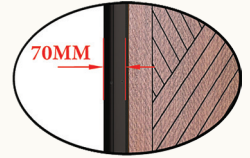

70mm door thickness

Inner core - rockwool insulation

Nyatoh veneer hardwood panel

Stainless steel frame with powder coating

T2 (4FT X 8FT)
- 50.5' (W) X 96' (H)

T6 (6FT X 8FT)
- 77' (W) X 96' (H)

CNC01 T2

CNC01 T6