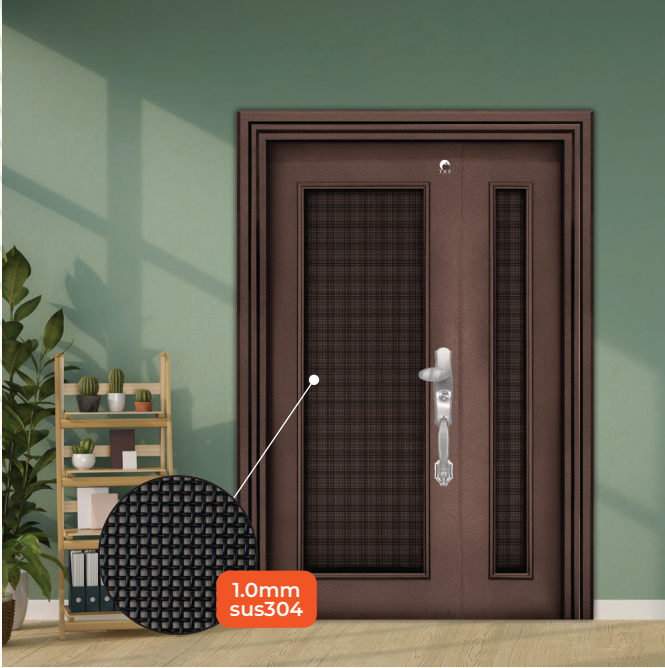

MESH SECURITY DOOR