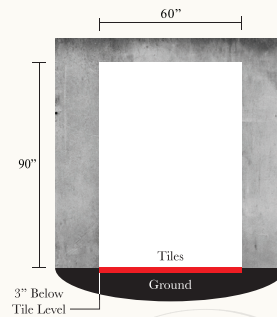

	INSIDE			OUTSIDE		
	Model	Width (Frame to Frame)	Height (Door Leaf to Frame)	Model	Width (Frame to Frame)	Height (Door Leaf to Frame)
P SERIES	EC/MA	35"	82"	EC/MA	36"	82"
	PI	41"	82"	P1/PPI	42.5"	82"
	P4	58"	87"	P4/PP4	59.5"	87.5"
	P6	75"	87"	P6/PP6	76.5"	87.5"
	P9	109"	87"	P9/PP9	110"	87.5"
D SERIES	DA	37"	83"	DA	38.5"	83"
	D1	43"	83"	D1/DD1	44.5"	83"
	D4	60"	88"	D4/DD4	61"	88"
	D6	77"	88"	D6/DD6	78"	88"
	D9	110.5"	88"	D9/DD9	112"	88"
S SERIES	SS1	35"	82"	SS1	36"	82"
	S1	41"	82"	S1	42.5"	82"
	S4	58"	87"	S4	59.5"	87.5"
	S6	75"	87"	S6	76.5"	87.5"
	AL SERIES	AL1	43"	88"	AL1	44.5"
AL2		49"	88"	AL2	51"	88"
AL4		60"	88"	AL4	61"	88"
AL6		77"	88"	AL6	78"	88"

RIGHT HANDLE
OPEN INSIDE

WALL OPENING

3ft(W) x 7ft(H)
EC/MA/DA/SS1

3.5ft(W) x 7ft(H)
P1/PP1/D1/S1

5ft(W) x 7.5ft(H)
P4/PP4/D4/AL4

6ft(W) x 7.5ft(H)
P6/PP6/D6/AL6

3.5ft(W) x 7.5ft(H)
AL1

4ft(W) x 7.5ft(H)
AL2