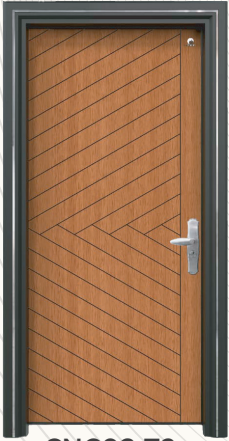

TIMBER SERIES

CNC03 T2