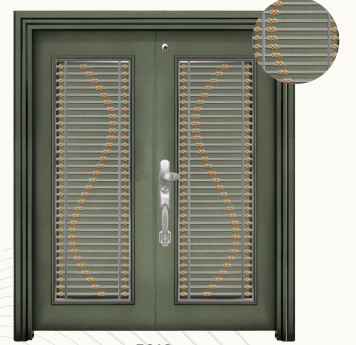

304 HOLLOW GRILLE

*Grille design are subject to compatibility with selected single door models.